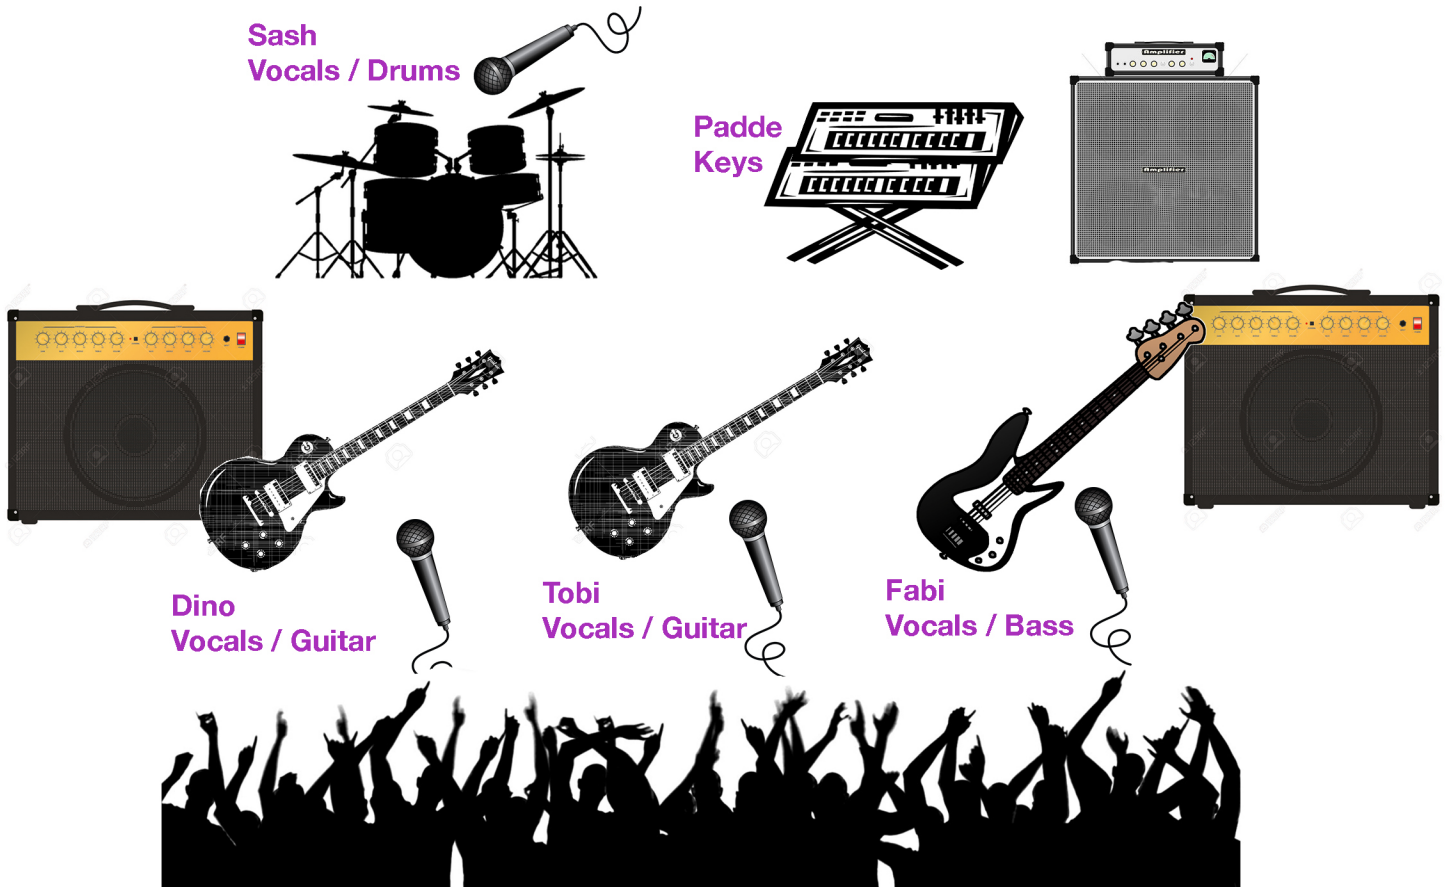

### TROPICA are:

Dino Mujcinovic – guitar & vocals  
Tobias Kresin – guitar & vocals  
Fabian Kresin – bass & vocals  
Sascha Kern – drums & vocals  
Patrick Heidbüchel - keys & vocoder

### Inputs:

Channel 1 // Bass Drum	Channel 9 // Vocals (Dino)
Channel 2 // Snare	Channel 10 // Vocals (Tobi)
Channel 3 // HiHat	Channel 11 // Vocals (Fabi)
Channel 4 // Tom 1	Channel 12 // Vocals (Sascha)
Channel 5 // Tom 2	Channel 13 // Electric Guitar (Amp), Dino
Channel 6 // Tom 3	Channel 14 // Electric Guitar (Amp), Tobi
Channel 7 // Overhead 1	Channel 15 // Bass (Di Output), Fabi
Channel 8 // Overhead 2	Channel 16 // Keys 1 (Di Output), Padde
	Channel 17 // Keys 2 (Di Output), Padde